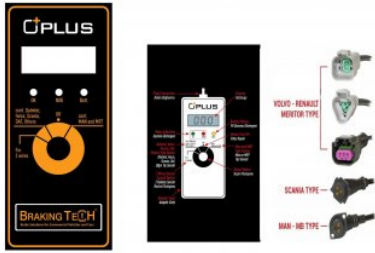

# Caliper Sensor Cables

All Original Numbers, Marks and Models from  
Vehicle Manufacturers Listed in this catalogue  
are for comparison purposes only

[www.brakingtech.com](http://www.brakingtech.com)

**BTA81K002-01**

**Description :**

Potentiometer Tester Knorr Type 2

**Application : :**

Knorr-Bremse diagnostic unit K154433N50, also useful for wabco maxx and meritor sensors

**OEM No :**

K154433N50

**BTK10201**

**Description :**